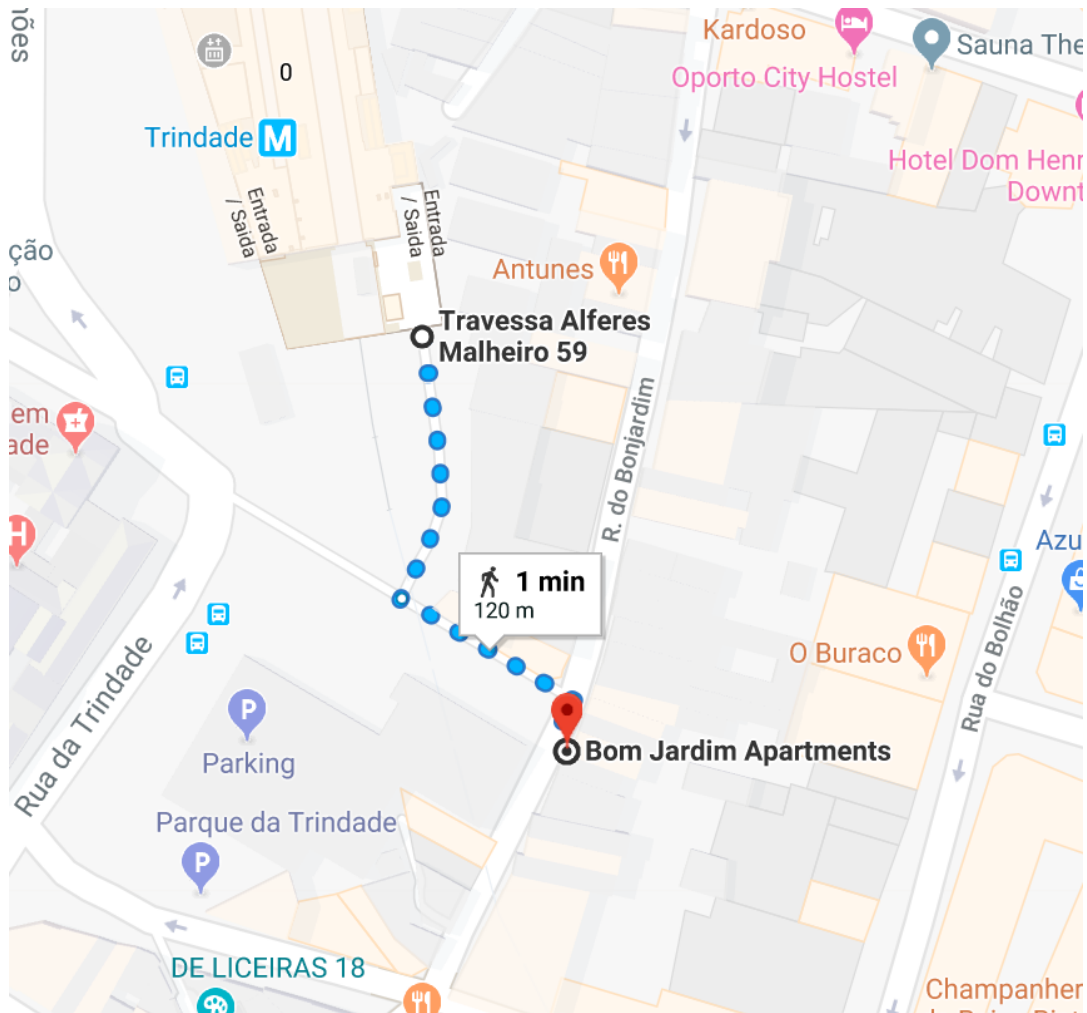

From Avenida dos Aliados\* (image 2) head towards Porto's City Hall. After the City Hall, turn on the third street on the right, Rua do Alferes Malheiro and continue straight ahead towards our apartments ,that are about 50 meters away .

##### BY **TRAIN**- CAMPANHÃ RAILWAY STATION.

From the Campanhã Railway Station (located outside the city center) you can take :

Metro Line A in direction to Senhor de Matosinhos, Metro Line B, in direction to Póvoa de Varzim,

Metro Line E, in direction to Aeroporto, or Metro Line F, in direction to Senhora da Hora.

Get off at Trindade Metro Station (image 1). Once you get out of the station take direction Rua do Bonjardim. Bom Jardim Apartments are located 50 meters walking distance.

1- Trindade METRO STATION

2- Avenida dos Aliados