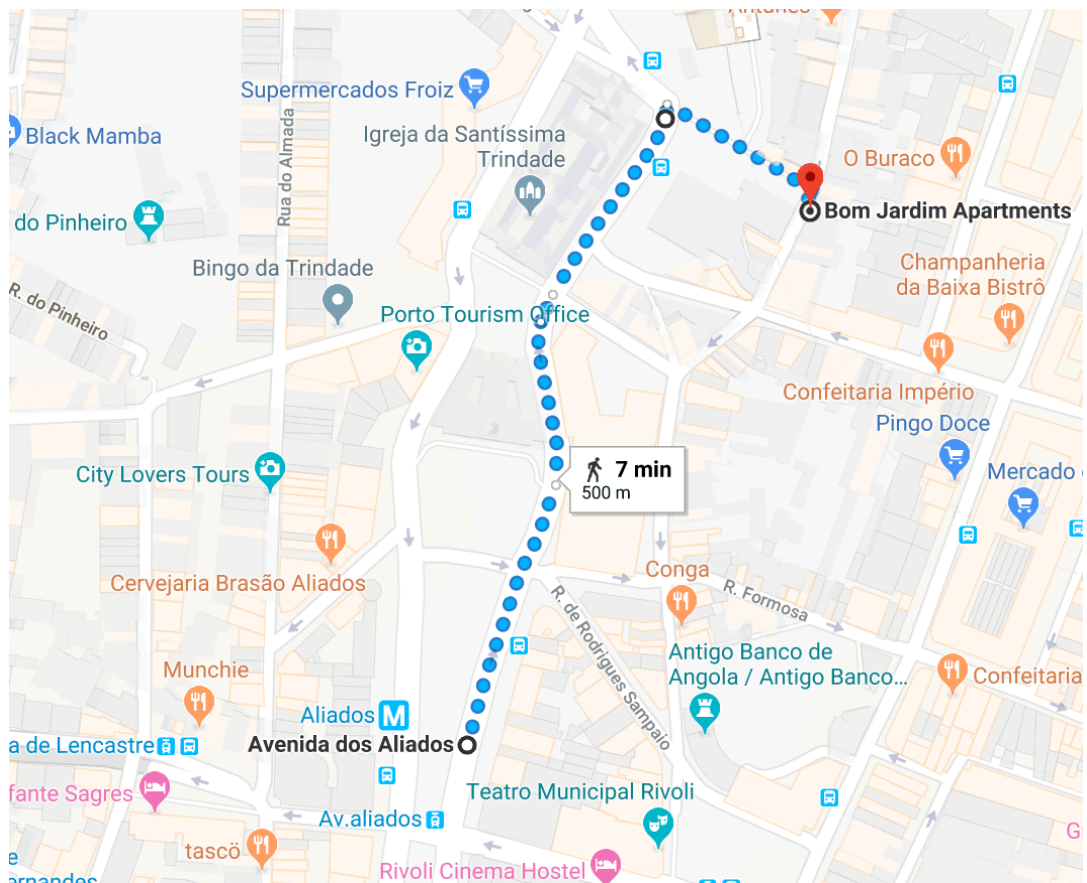

From Avenida dos Aliados\* (image 2) head towards Porto's City Hall. After the City Hall, turn on the third street on the right, Rua do Alferes Malheiro and continue straight ahead towards our apartments ,that are about 50 meters away .

##### BY **TRAIN**- CAMPANHÃ RAILWAY STATION.

From the Campanhã Railway Station (located outside the city center) you can take :

Metro Line A in direction to Senhor de Matosinhos, Metro Line B, in direction to Póvoa de Varzim,

Metro Line E, in direction to Aeroporto, or Metro Line F, in direction to Senhora da Hora.

Get off at Trindade Metro Station (image 1). Once you get out of the station take direction Rua do Bonjardim. Bom Jardim Apartments are located 50 meters walking distance.

1- Trindade METRO STATION

2- Avenida dos Aliados